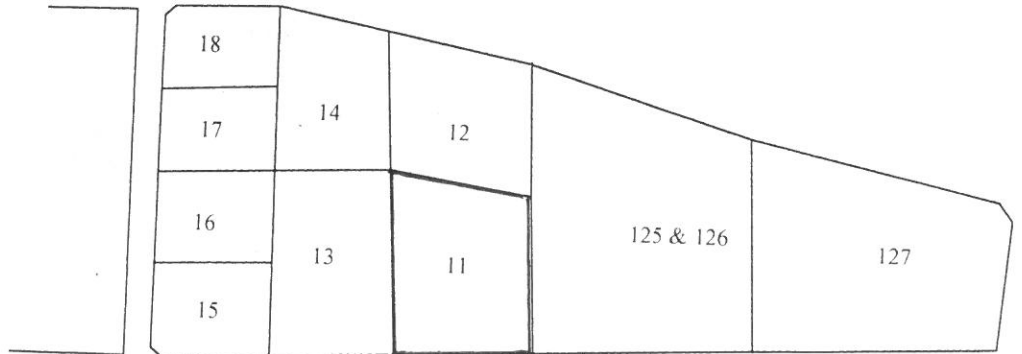

MWANZA CITY

INSET SHOWING DETAILS OF PLOT

LOCALITY ..NYAKATO

BLOCK

PLOT No. 11

L.O. No. 677103

AREA 11.964 SQM

This plan prepared in accordance with Registered Plan no.1769' is approved for the purpose of the Land Registration ordinance