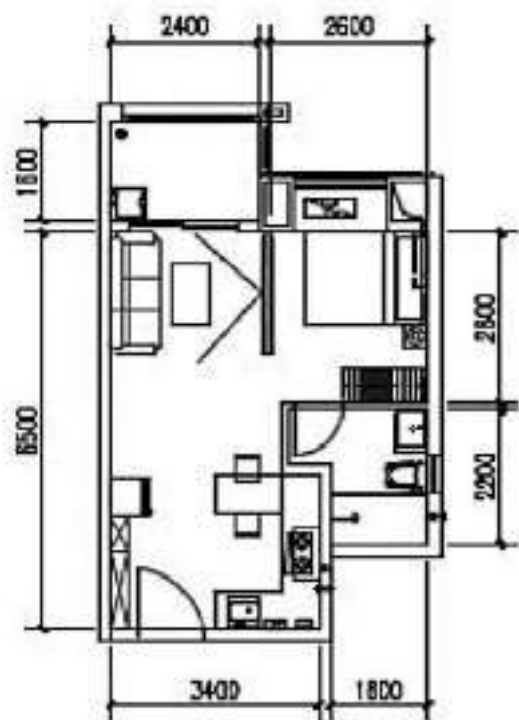

The keys to

NJEDENGWA RESIDENCY, PLOT
NO 01, BLOCK N, DODOMA

CHILDREN'S AREA

4 TYPE HOUSE FOR NJEDENGWA RESIDENCYDODOMA

3bedroom typeA 108m²
182户

2bedroom typeB 78m²
180户

1bedroom typeB 43m²

169户

1bedroom typeC 54m²

130户