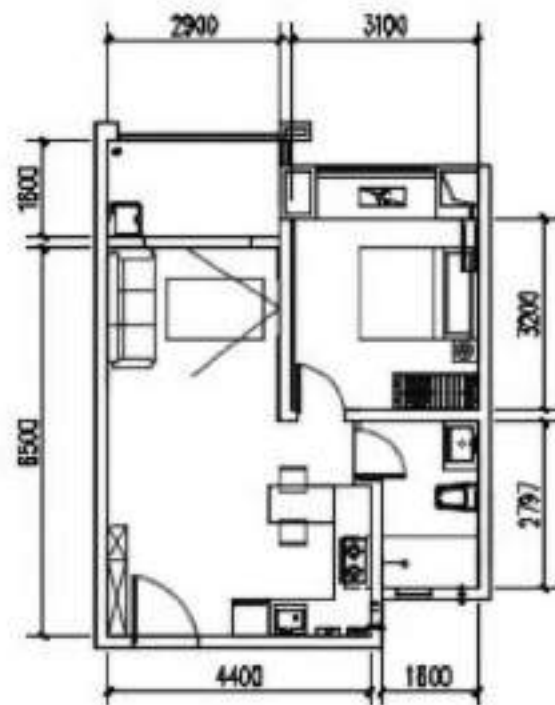

The keys to

NJEDENGWA RESIDENCY, PLOT
NO 01, BLOCK N, DODOMA

CHILDREN'S AREA

4 TYPE HOUSE FOR NJEDENGWA RESIDENCYDODOMA

3bedroom typeA 108m²
182户

2bedroom typeB 78m²
180户

1bedroom typeB 43m²

169户

1bedroom typeC 54m²

130户