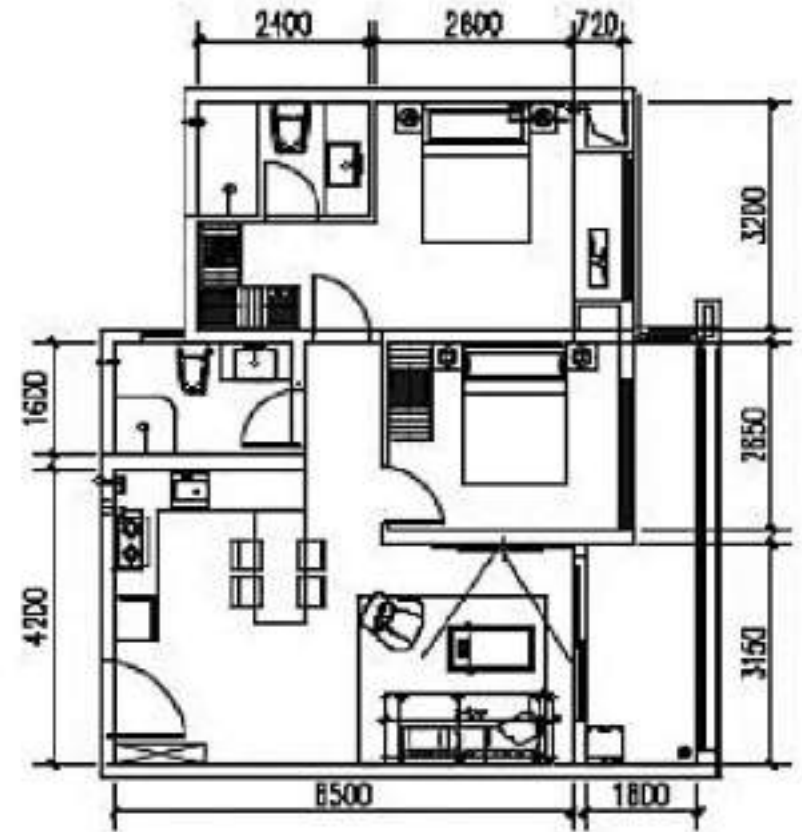

The keys to

NJEDENGWA RESIDENCY, PLOT
NO 01, BLOCK N, DODOMA

CHILDREN'S AREA

4 TYPE HOUSE FOR NJEDENGWA RESIDENCYDODOMA

3bedroom typeA 108m²
182户

2bedroom typeB 78m²
180户

1bedroom typeB 43m²

169户

1bedroom typeC 54m²

130户