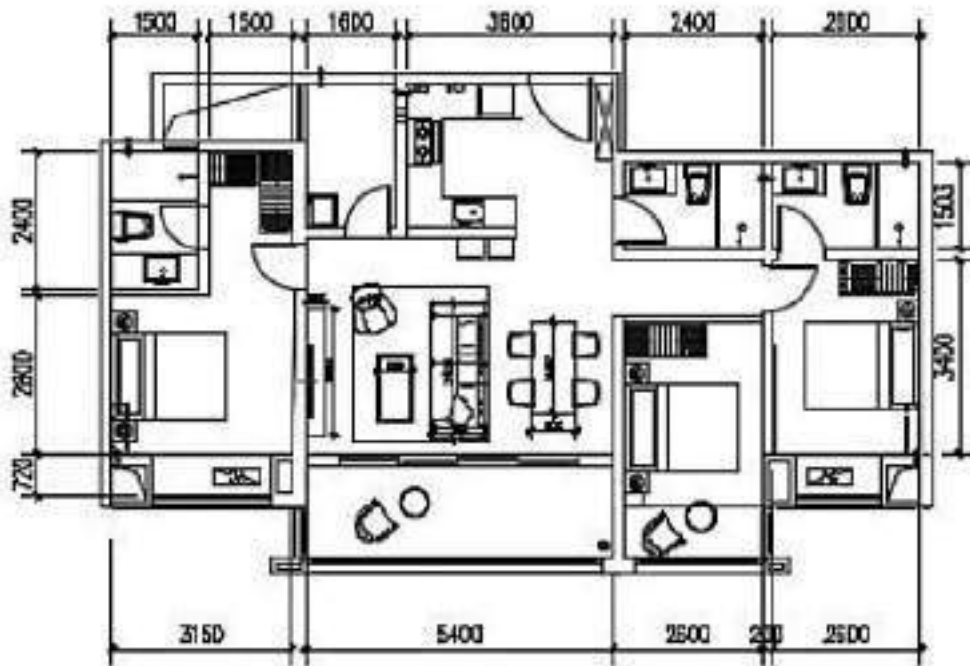

The keys to

NJEDENGWA RESIDENCY, PLOT
NO 01, BLOCK N, DODOMA

CHILDREN'S AREA

4 TYPE HOUSE FOR NJEDENGWA RESIDENCYDODOMA

3bedroom typeA 108m²
182户

2bedroom typeB 78m²
180户

1bedroom typeB 43m²

169户

1bedroom typeC 54m²

130户