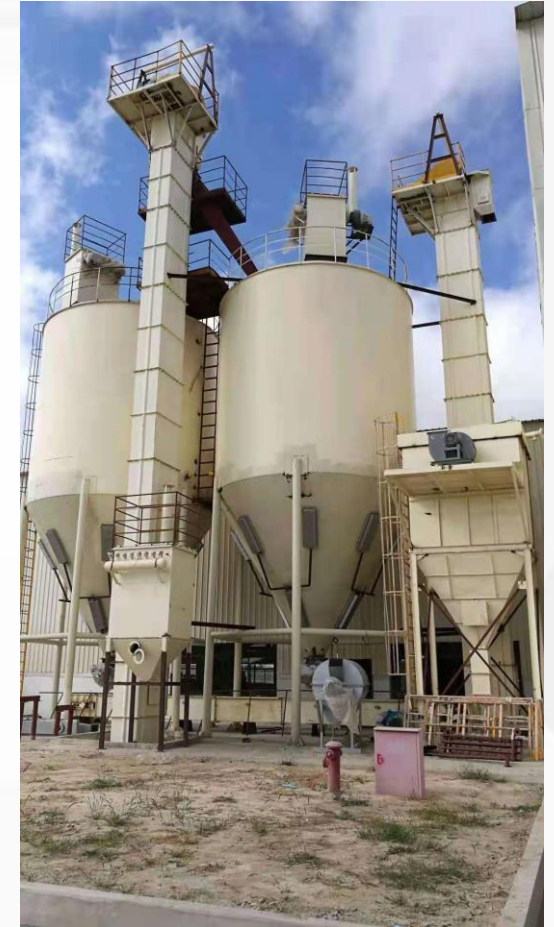

15 Million M² Gypsum Board Project

Gypsum Crushing Machine

Hopper & Silo

Hot Stove Equipment

Industrial Electrostatic Precipitator Dust Collector

Molding Equipment

Ingredient Equipment

Board Line Equipment