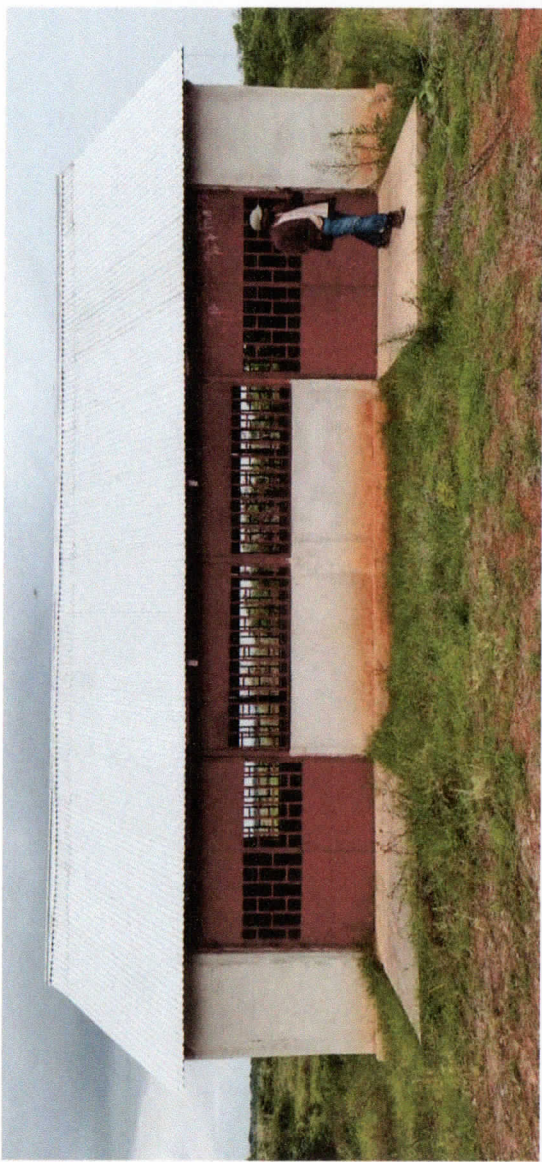

Shaft Shades

Winch

Generator shade

Site roads with caravat

Security office

Office entrance

Resident entrance

Generator shade 2

Camp for employees

Fence 700 meter x 500 meter