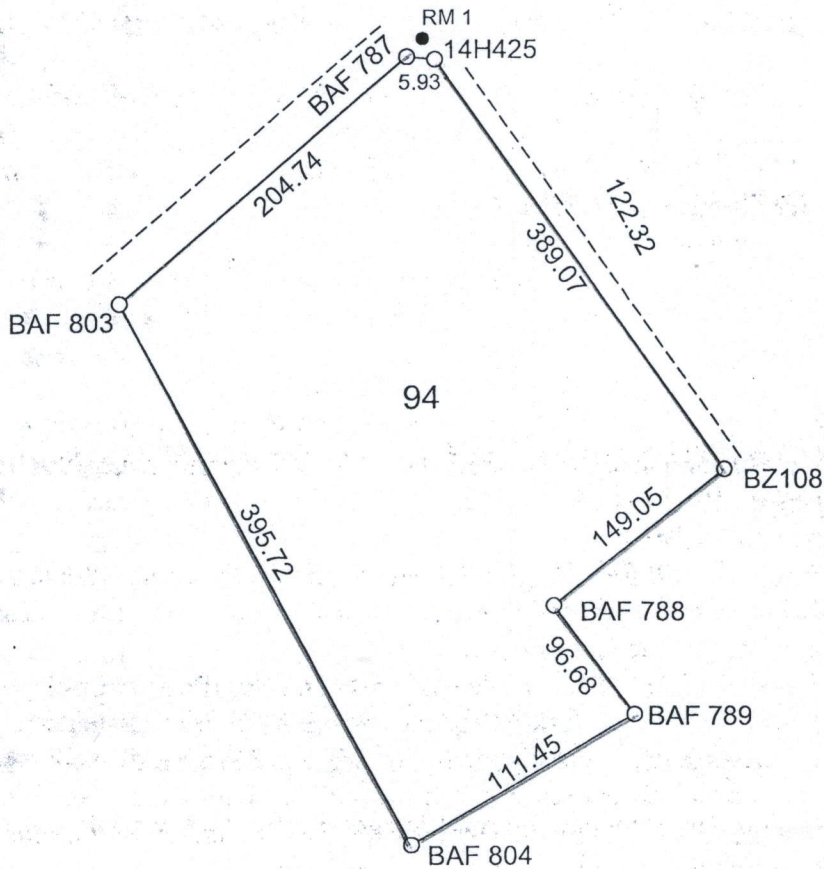

MOROGORO DISTRICT

INSET SHOWING DETAILS OF PLOT

LOCATION. MIKESE.....

BLOCK "...H..."

PLOT No. 94.....

L.O No. 1234060.....

AREA. 8.74 Ha.....

The issue of this plan implies no guarantee or admission of the title by the government.

This plan prepared in accordance with Registered plan no. 140578 is approved for the purpose of Land Registration Ordinance.

For Director of Surveys and Mapping..... *[Signature]*

Date. 06-01-2022.....

Ministry of Lands, Housing and Human Settlements Development Dodoma