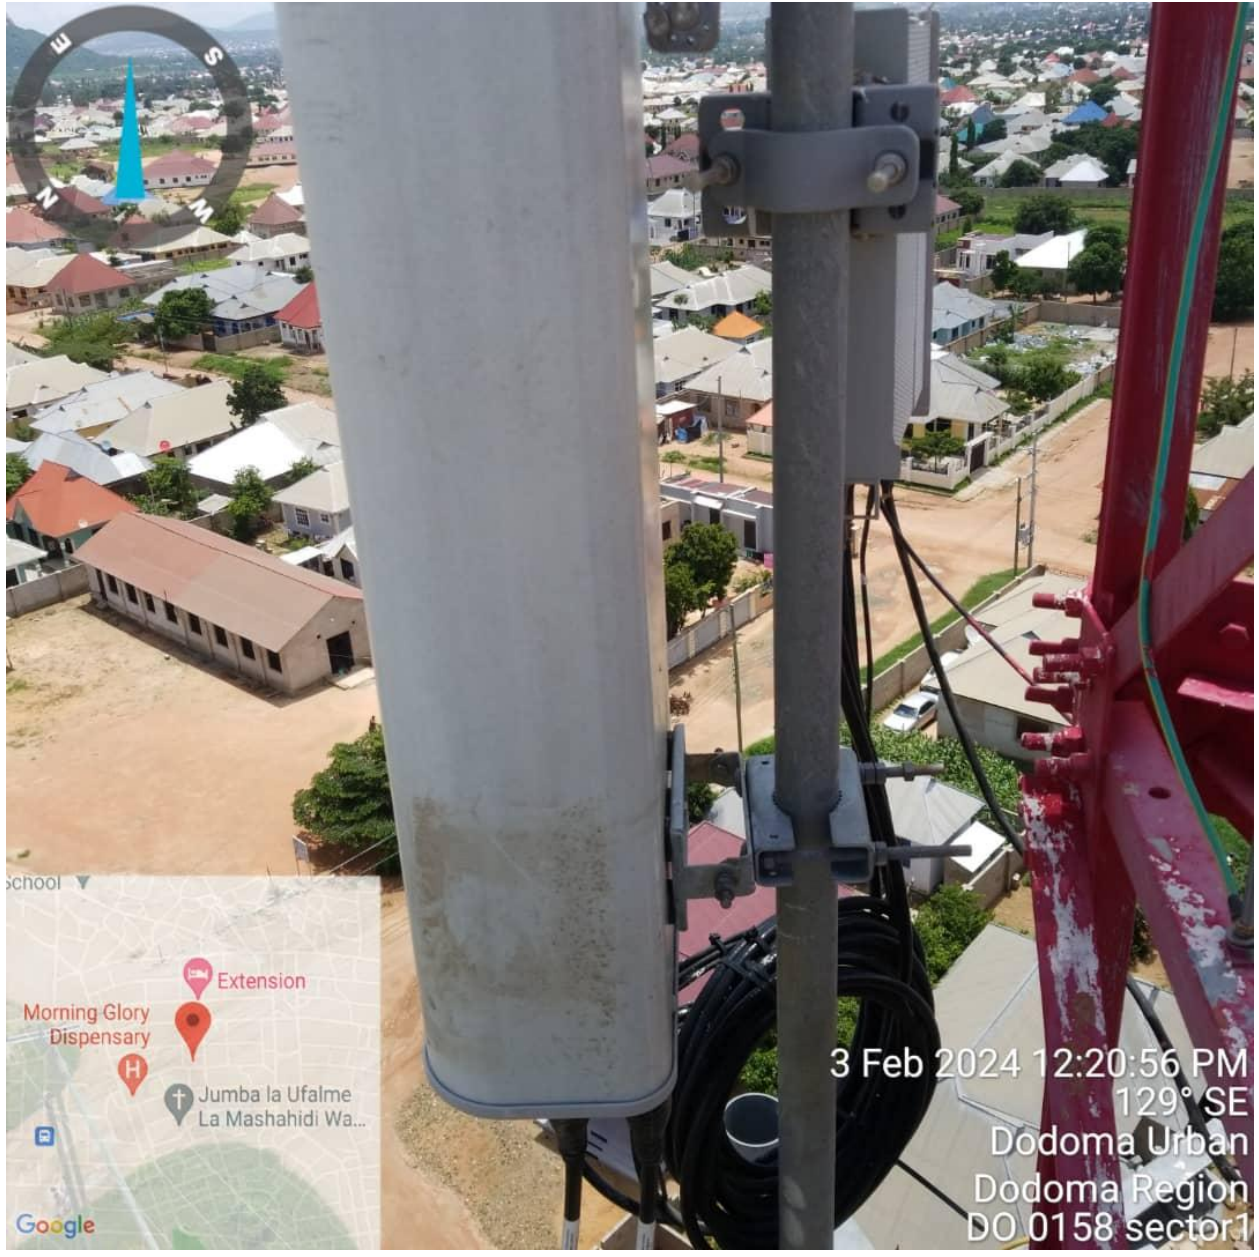

3 Feb 2024 12:20:56 PM
129° SE
Dodoma Urban
Dodoma Region
DO 0158 sector 1