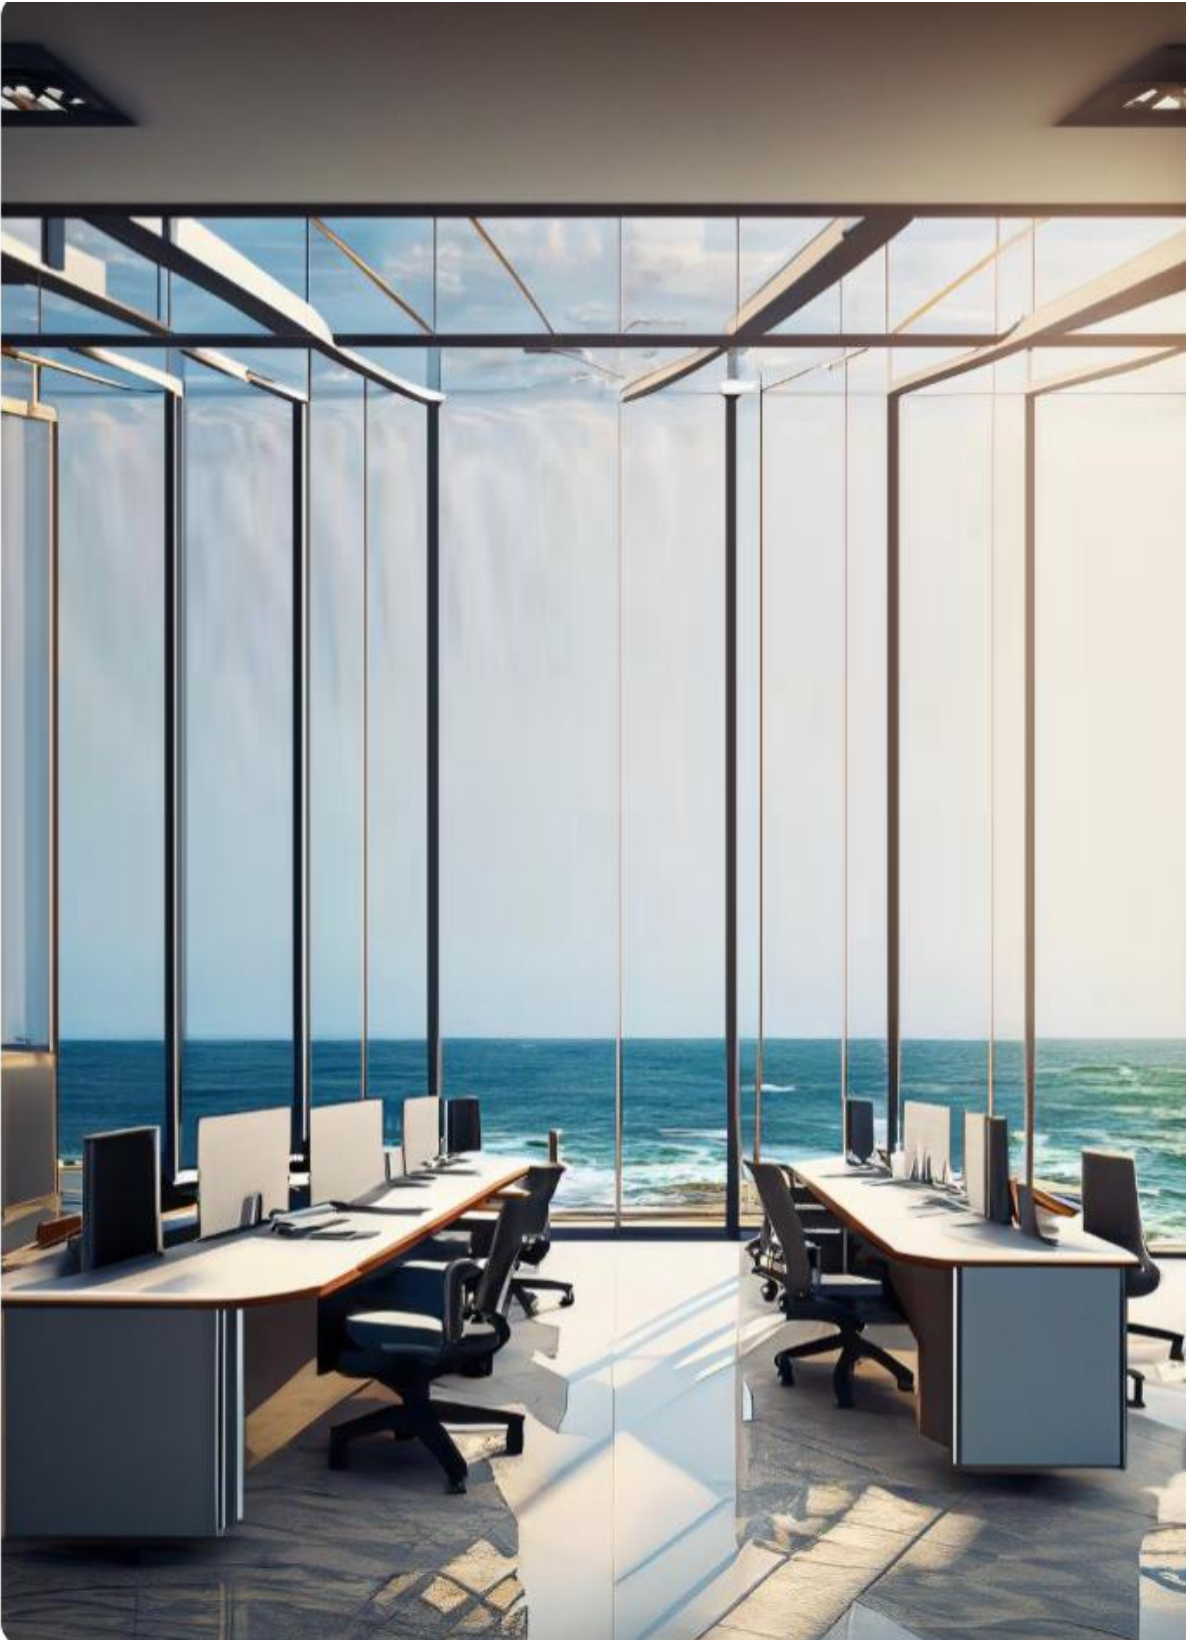

UNIQUE HIGH END GLASS WALL TO CEILING CONCEPT FOR PREMIUM OFFICE SPACE OVERLOOKING BREATH-TAKING INDIAN OCEAN VIEW WITH SPECIAL HEAT-RESISTANT GLASS.