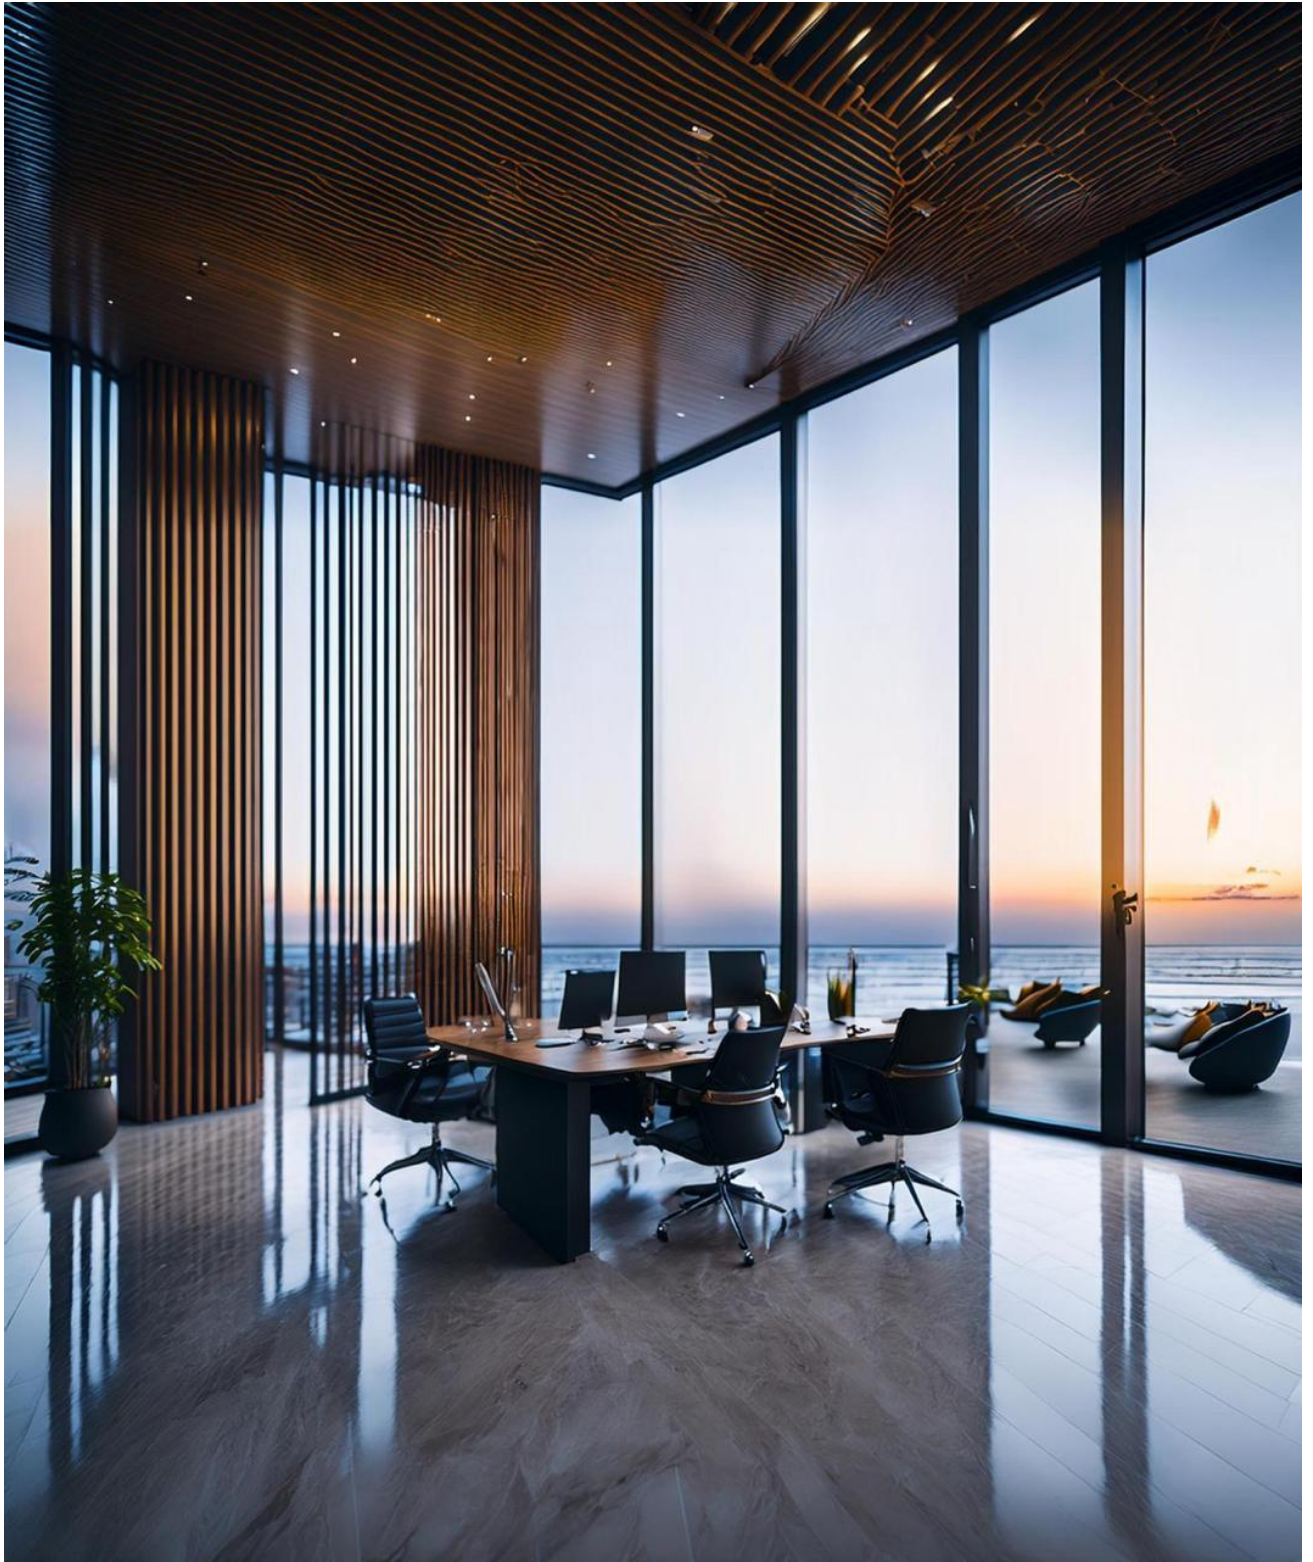

Inner Office proposed meeting room setting overlooking Indian Ocean Sea View.