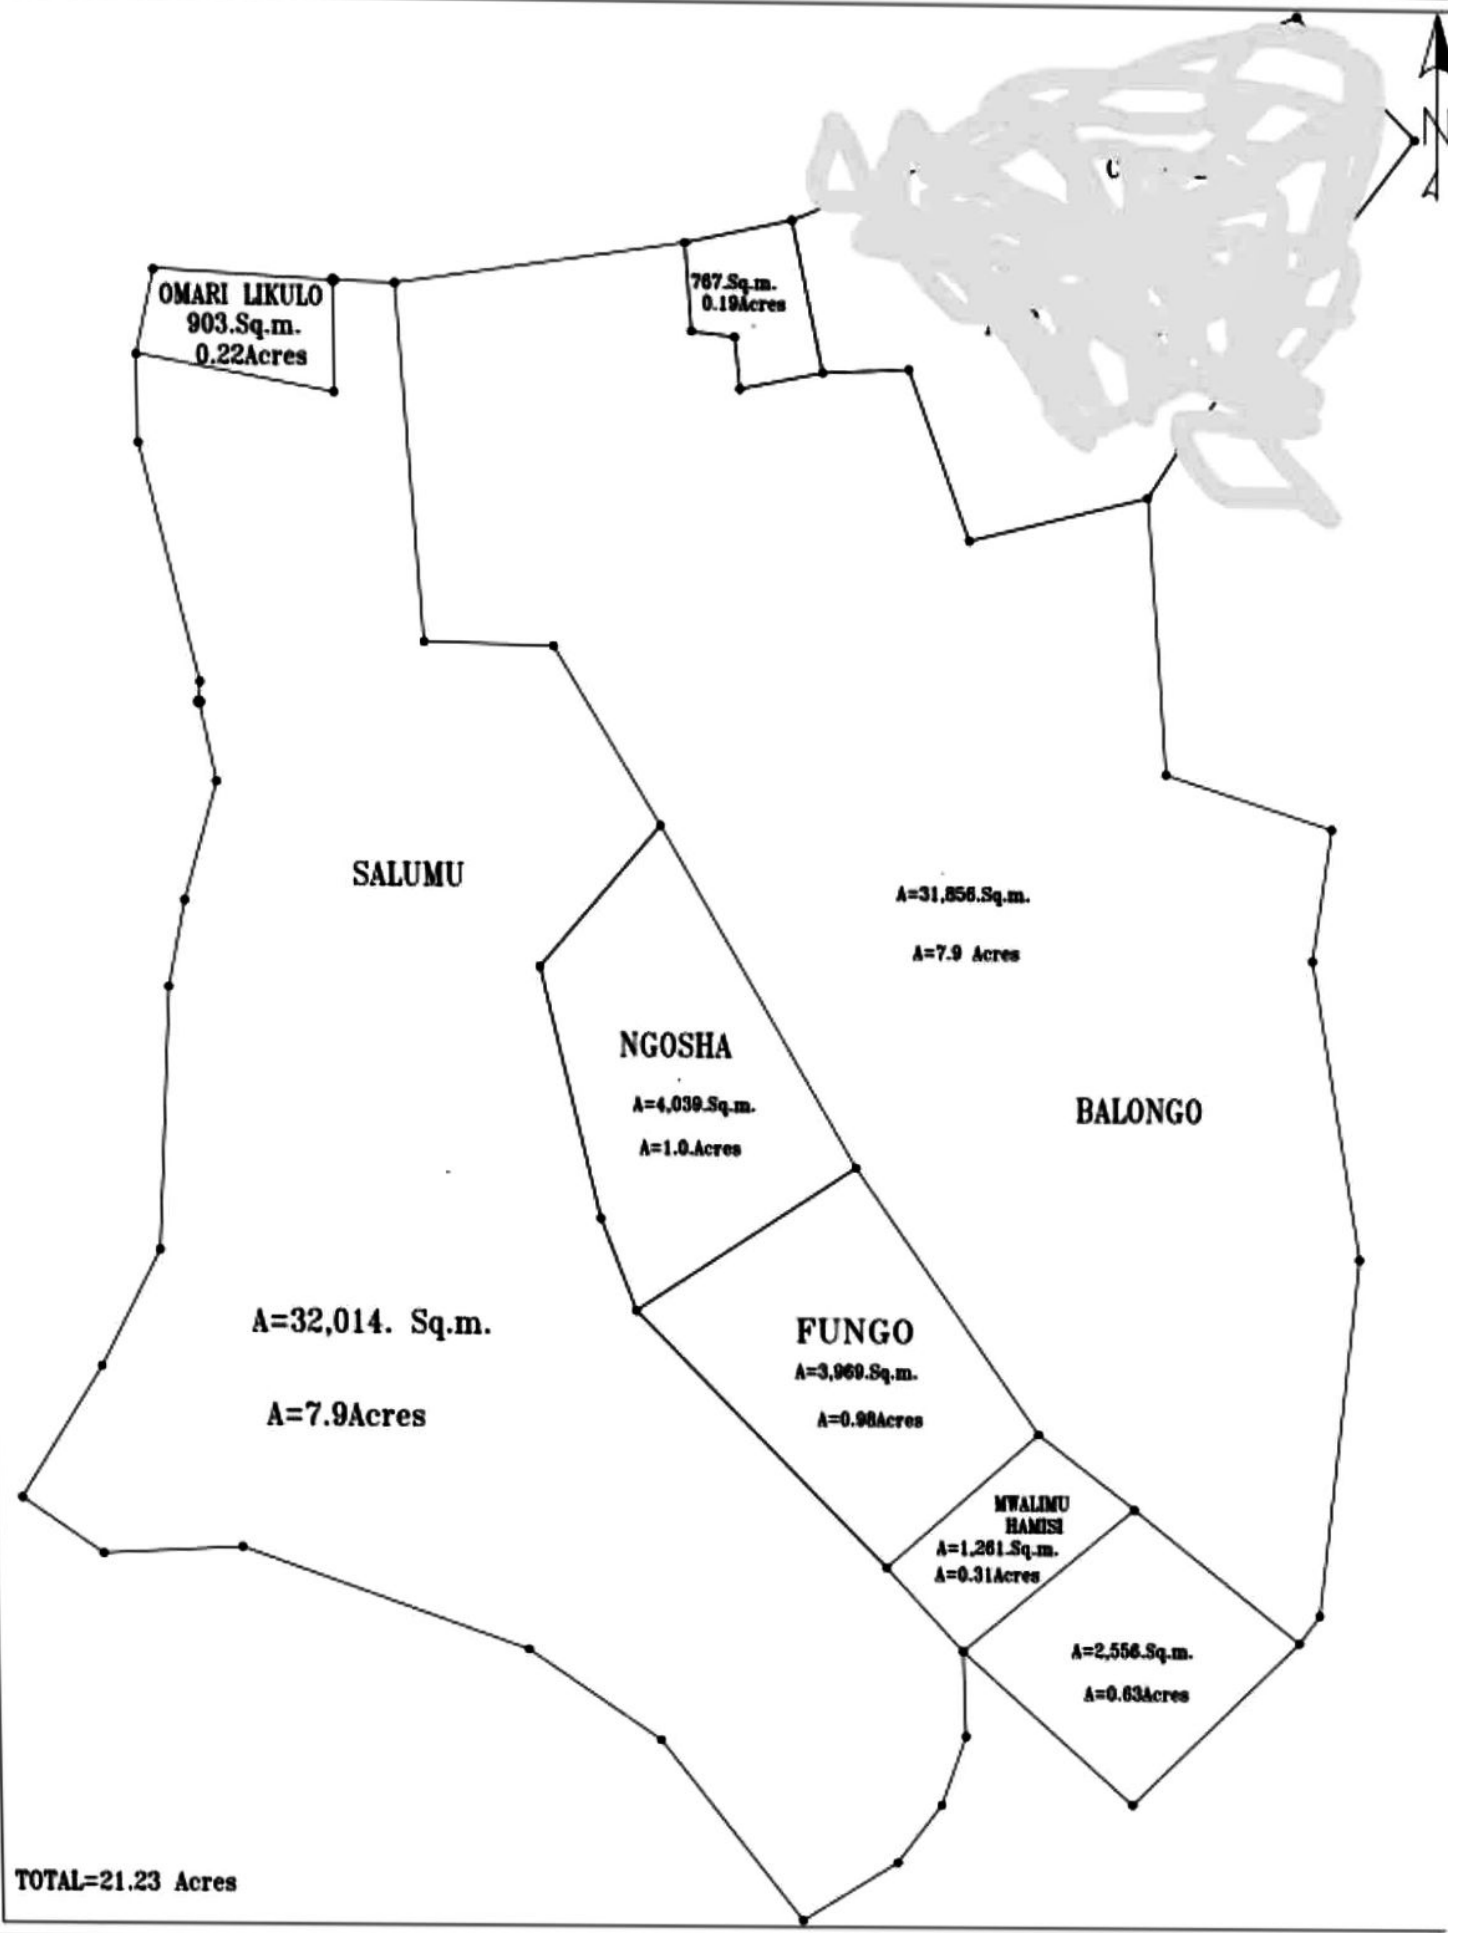

SKETCH OF FARMS AT KIGUZA
MKURANGA DISTRICT -COAST REGION

OMARI LIKULO
903.Sq.m.
0.22Acres

767.Sq.m.
0.19Acres

SALUMU

A=31,856.Sq.m.

A=7.9 Acres

NGOSHA

A=4,039.Sq.m.

A=1,261.Sq.m.

A=0.31Acres

A=2,556.Sq.m.

A=0.63Acres

TOTAL=21.23 Acres