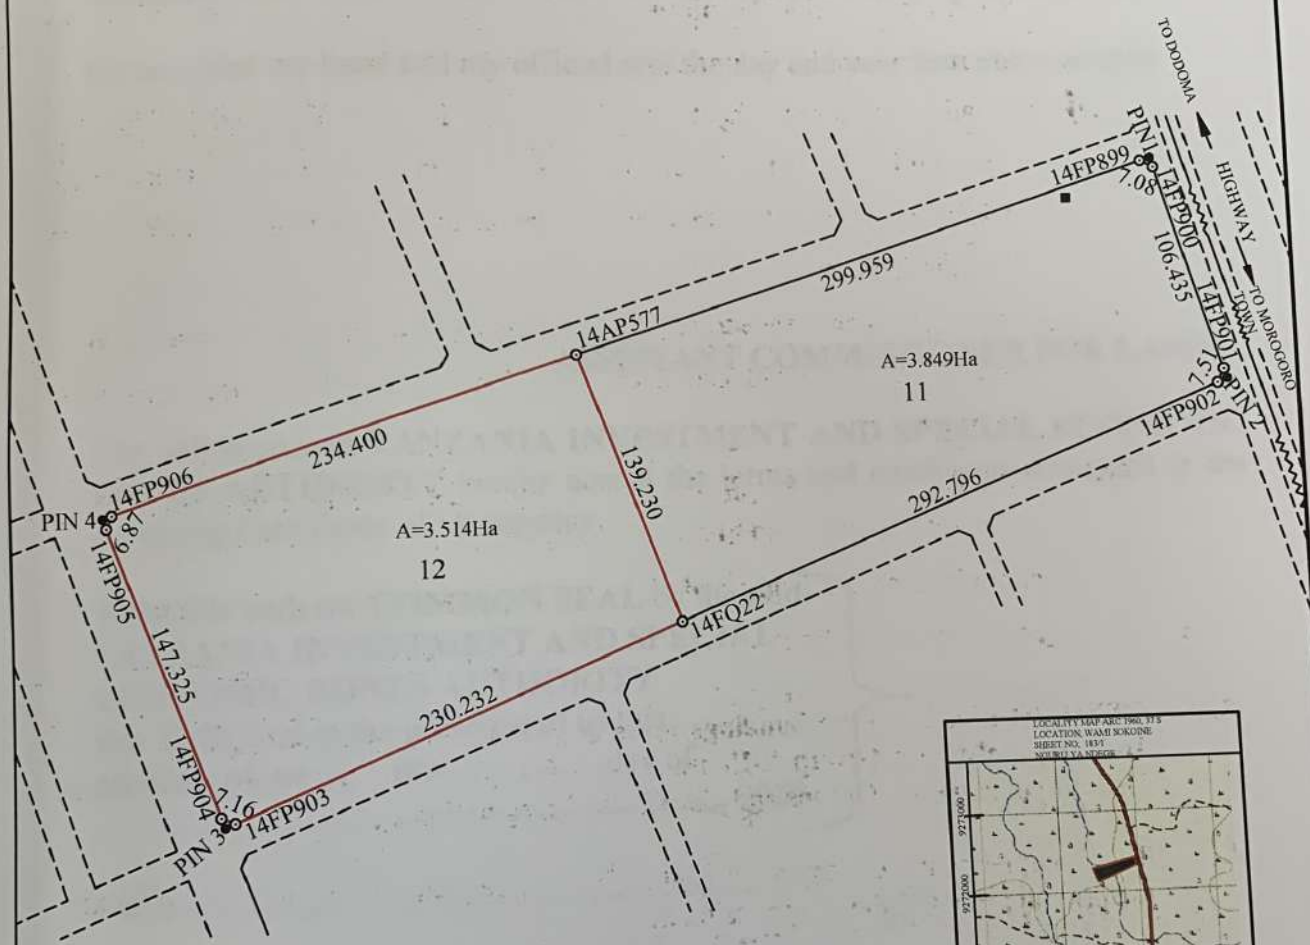

MVOMERO DISTRICT

INSET SHOWING DETAILS OF PLOT

Locality...WAMI SOKOINE.....  
Block.....L.....  
Plot no...12.....  
L. O. no...1575474.....  
Area.....3.514 Ha.....

This plan prepared in accordance with registered  
Plan no...206053...is Approved for the Purpose  
of the Land Registration ordinance  
For Director of Surveys and Mapping.....  
Date...06-06-2025.....  
Survey and Mapping Division Ministry of Lands  
Housing and Human Settlement Development Dodoma

*Palali*

The issue of this plan implies no guarantee or admission of the title by the government.